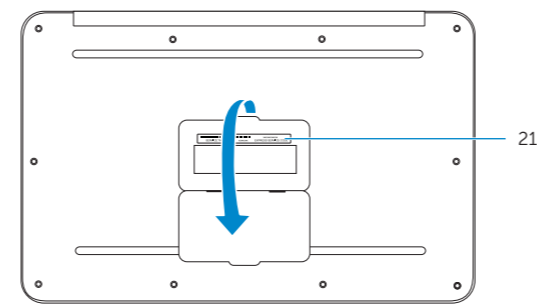

P20S

P20S002

XPS 9Q33

Features

功能部件 | 功能 | 外觀 | 기능

- Digital array microphones (2)
- Camera-status light
- Camera
- Ambient-light sensor
- Windows button
- Screen-rotation lock button
- Headset port
- Power switch
- Volume-control buttons
- Left speaker
- Left-click area
- Right-click area
- NFC-sensor area
- Right speaker
- Battery-status lights (5)
- Battery-status button
- USB 3.0 port with PowerShare
- USB 3.0 port
- Mini-DisplayPort
- Power-adapter port
- Service Tag and regulatory labels